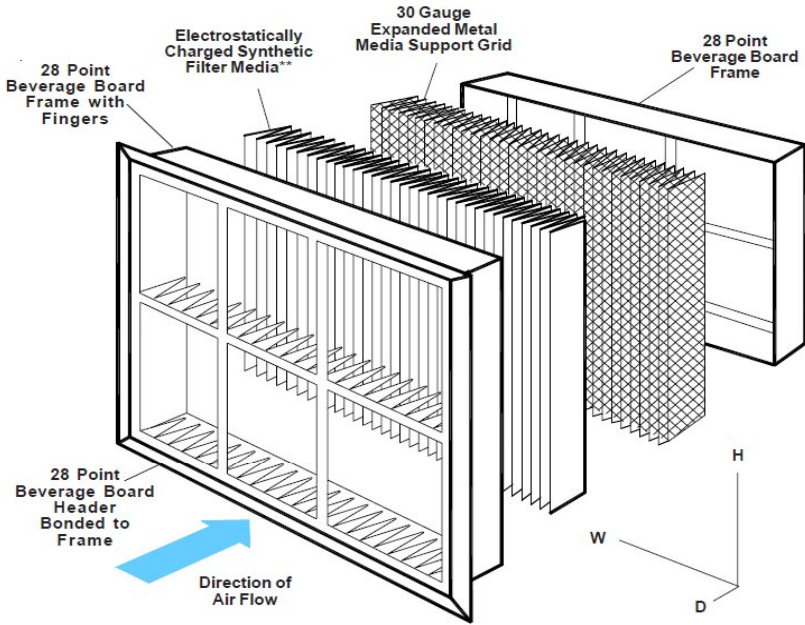

**MERV 11 Return Air Grille  
Furnace Filter  
(QFI082)**

12720 I St, Suite 200  
Omaha, NE 68137  
1-866-225-3926  
www.furnacefilters.com

**Performance Data - Return Air Grille**

Product Code	ASHRAE 52.2 - 1999				Initial Resistance "w.g.		Final Resistance "w.g.	
	MERV Value	E1 %	E2 %	E3 %	@1708 cfm	@ ___ cfm	@ 1708cfm	@ ___ cfm
MERV8	8				0.263	-	1.0	
MERV11	11							
MERV 8 Odor	8							

Description	Nominal Dimensions	Replacement For Filter Size
MERV 8	12" x 24" x 5"	12" x 24" x 1"
MERV 8	14" x 25" x 5"	14" x 25" x 1"
MERV 8	16" x 20" x 5"	16" x 20" x 1"
MERV 8	16" x 25" x 5"	16" x 25" x 1"
MERV 8	20" x 20" x 5"	20" x 20" x 1"
MERV 8	20" x 25" x 5"	20" x 25" x 1"
MERV 8	20" x 30" x 5"	20" x 30" x 1"
MERV 11	12" x 24" x 5"	12" x 24" x 1"
MERV 11	14" x 25" x 5"	14" x 25" x 1"
MERV 11	16" x 20" x 5"	16" x 20" x 1"
MERV 11	16" x 25" x 5"	16" x 25" x 1"
MERV 11	20" x 20" x 5"	20" x 20" x 1"
MERV 11	20" x 25" x 5"	20" x 25" x 1"
MERV 11	20" x 30" x 5"	20" x 30" x 1"
MERV 8 Odor Ban	12" x 24" x 5"	12" x 24" x 1"
MERV 8 Odor Ban	14" x 25" x 5"	14" x 25" x 1"
MERV 8 Odor Ban	16" x 20" x 5"	16" x 20" x 1"
MERV 8 Odor Ban	16" x 25" x 5"	16" x 25" x 1"
MERV 8 Odor Ban	20" x 20" x 5"	20" x 20" x 1"
MERV 8 Odor Ban	20" x 25" x 5"	20" x 25" x 1"
MERV 8 Odor Ban	20" x 30" x 5"	20" x 30" x 1"