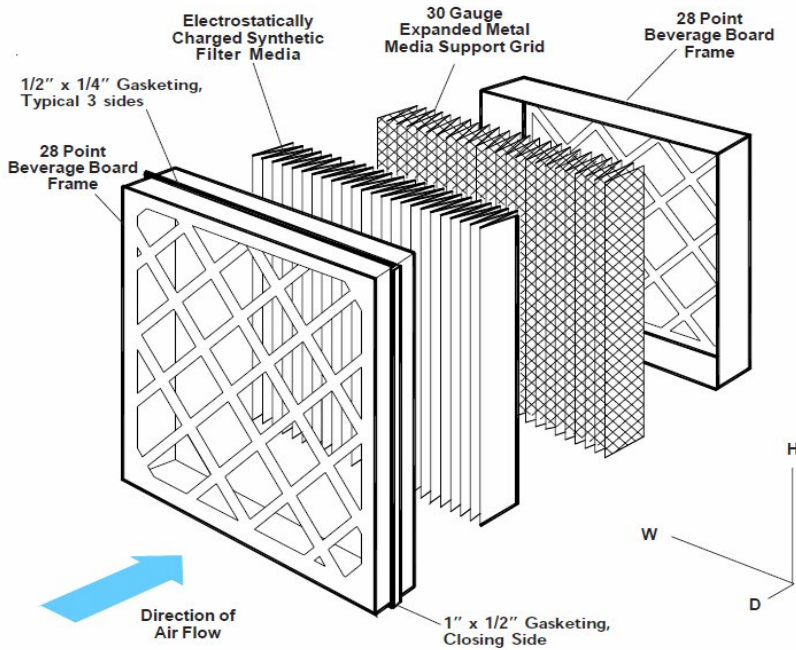

**MERV 11 Trane Perfect Fit
Furnace Filter
(QFI073)**

12720 I St, Suite 200
Omaha, NE 68137
1-866-225-3926
www.furnacefilters.com

Performance Data - Space Baron Trane Perfect Fit* Series

Product Code	ASHRAE 52.2 - 1999				Initial Resistance "w.g.		Final Resistance "w.g.	
	MERV Value	E1 %	E2 %	E3 %	@ ___ cfm	@ ___ cfm	@ ___ cfm	@ ___ cfm
MERV8	8	n/a	n/a	n/a	-	-	-	-
MERV11	11	n/a	n/a	n/a	-	-	-	-
MERV 8 Odor	8	n/a	n/a	n/a	-	-	-	-

Description	Nominal Dimensions	Replaces Trane Perfect Fit*
Trane Perfect Fit MERV 8	26" x 21" x 5"	"BAYFTAH26M"*
Trane Perfect Fit MERV 8	17.5" x 27" x 5"	"BAYFTFR17M"*
Trane Perfect Fit MERV 8	21" x 27" x 5"	"BAYFTFR21M"*
Trane Perfect Fit MERV 8	21.5" x 21" x 5"	"BAYFTAH21M"*
Trane Perfect Fit MERV 8	23.2" x 20.1" x 5"	"BAYFTAH23M"*
Trane Perfect Fit MERV 8	24" x 26" x 5"	"BAYFTFR24M"*
Trane Perfect Fit MERV 11	26" x 21" x 5"	"BAYFTAH26M"*
Trane Perfect Fit MERV11	17.5" x 27" x 5"	"BAYFTFR17M"*
Trane Perfect Fit MERV 11	21" x 27" x 5"	"BAYFTFR21M"*
Trane Perfect Fit MERV11	21.5" x 21" x 5"	"BAYFTAH21M"*
Trane Perfect Fit MERV 11	23.2" x 20.1" x 5"	"BAYFTAH23M"*
Trane Perfect Fit MERV11	24" x 26" x 5"	"BAYFTFR24M"*
Trane Perfect Fit MERV 8 Odor	26" x 21" x 5"	"BAYFTAH26M"*
Trane Perfect Fit MERV8 Odor	17.5" x 27" x 5"	"BAYFTFR17M"*
Trane Perfect Fit MERV 8 Odor	21" x 27" x 5"	"BAYFTFR21M"*
Trane Perfect Fit MERV8 Odor	21.5" x 21" x 5"	"BAYFTAH21M"*
Trane Perfect Fit MERV 8 Odor	23.2" x 20.1" x 5"	"BAYFTAH23M"*
Trane Perfect Fit MERV8 Odor	24" x 26" x 5"	"BAYFTFR24M"*