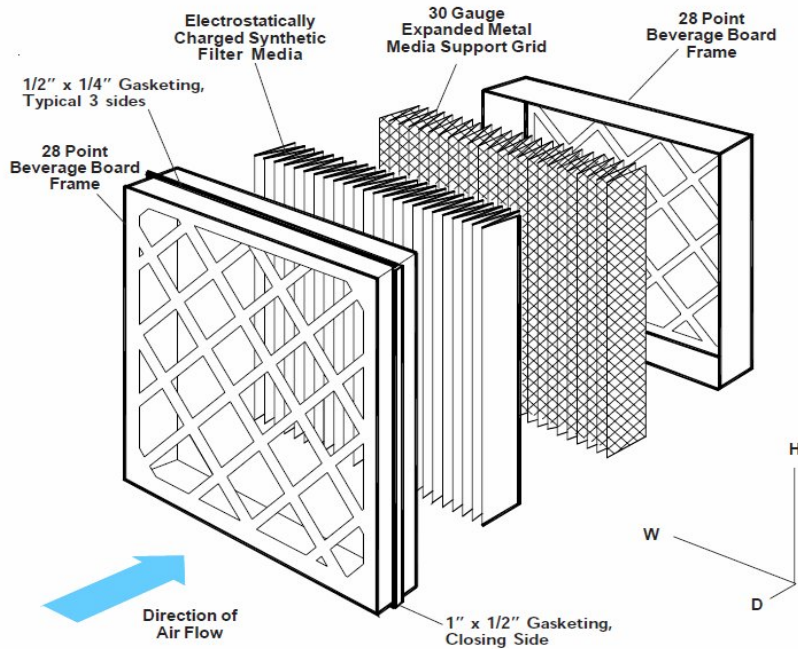

**MERV 8 Trane Perfect Fit  
Furnace Filter  
(QFI066)**

12720 I St, Suite 200  
Omaha, NE 68137  
1-866-225-3926  
www.furnacefilters.com

**Performance Data - Space Baron Trane Perfect Fit\* Series**

Product Code	ASHRAE 52.2 - 1999				Initial Resistance "w.g.		Final Resistance "w.g.	
	MERV Value	E1 %	E2 %	E3 %	@ ___ cfm	@ ___ cfm	@ ___ cfm	@ ___ cfm
MERV8	8	n/a	n/a	n/a	-	-	-	-
MERV11	11	n/a	n/a	n/a	-	-	-	-
MERV 8 Odor	8	n/a	n/a	n/a	-	-	-	-

Description	Nominal Dimensions	Replaces Trane Perfect Fit*
Trane Perfect Fit MERV 8	26" x 21" x 5"	"BAYFTAH26M"*
Trane Perfect Fit MERV 8	17.5" x 27" x 5"	"BAYFTFR17M"*
Trane Perfect Fit MERV 8	21" x 27" x 5"	"BAYFTFR21M"*
Trane Perfect Fit MERV 8	21.5" x 21" x 5"	"BAYFTAH21M"*
Trane Perfect Fit MERV 8	23.2" x 20.1" x 5"	"BAYFTAH23M"*
Trane Perfect Fit MERV 8	24" x 26" x 5"	"BAYFTFR24M"*
Trane Perfect Fit MERV 11	26" x 21" x 5"	"BAYFTAH26M"*
Trane Perfect Fit MERV11	17.5" x 27" x 5"	"BAYFTFR17M"*
Trane Perfect Fit MERV 11	21" x 27" x 5"	"BAYFTFR21M"*
Trane Perfect Fit MERV11	21.5" x 21" x 5"	"BAYFTAH21M"*
Trane Perfect Fit MERV 11	23.2" x 20.1" x 5"	"BAYFTAH23M"*
Trane Perfect Fit MERV11	24" x 26" x 5"	"BAYFTFR24M"*
Trane Perfect Fit MERV 8 Odor	26" x 21" x 5"	"BAYFTAH26M"*
Trane Perfect Fit MERV8 Odor	17.5" x 27" x 5"	"BAYFTFR17M"*
Trane Perfect Fit MERV 8 Odor	21" x 27" x 5"	"BAYFTFR21M"*
Trane Perfect Fit MERV8 Odor	21.5" x 21" x 5"	"BAYFTAH21M"*
Trane Perfect Fit MERV 8 Odor	23.2" x 20.1" x 5"	"BAYFTAH23M"*
Trane Perfect Fit MERV8 Odor	24" x 26" x 5"	"BAYFTFR24M"*