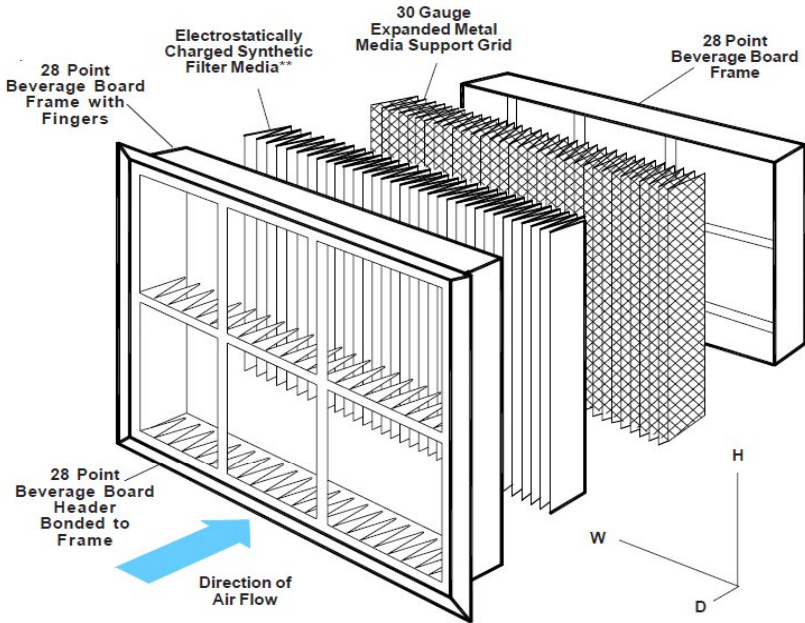

**MERV 8 Return Air Grille
Furnace Filter
(QFI081)**

12720 I St, Suite 200
Omaha, NE 68137
1-866-225-3926
www.furnacefilters.com

Performance Data - Return Air Grille

Product Code	ASHRAE 52.2 - 1999				Initial Resistance "w.g.		Final Resistance "w.g.	
	MERV Value	E1 %	E2 %	E3 %	@1708 cfm	@ ___ cfm	@ 1708cfm	@ ___ cfm
MERV8	8				0.263	-	1.0	
MERV11	11							
MERV 8 Odor	8							

Description	Nominal Dimensions	Replacement For Filter Size
MERV 8	12" x 24" x 5"	12" x 24" x 1"
MERV 8	14" x 25" x 5"	14" x 25" x 1"
MERV 8	16" x 20" x 5"	16" x 20" x 1"
MERV 8	16" x 25" x 5"	16" x 25" x 1"
MERV 8	20" x 20" x 5"	20" x 20" x 1"
MERV 8	20" x 25" x 5"	20" x 25" x 1"
MERV 8	20" x 30" x 5"	20" x 30" x 1"
MERV 11	12" x 24" x 5"	12" x 24" x 1"
MERV 11	14" x 25" x 5"	14" x 25" x 1"
MERV 11	16" x 20" x 5"	16" x 20" x 1"
MERV 11	16" x 25" x 5"	16" x 25" x 1"
MERV 11	20" x 20" x 5"	20" x 20" x 1"
MERV 11	20" x 25" x 5"	20" x 25" x 1"
MERV 11	20" x 30" x 5"	20" x 30" x 1"
MERV 8 Odor Ban	12" x 24" x 5"	12" x 24" x 1"
MERV 8 Odor Ban	14" x 25" x 5"	14" x 25" x 1"
MERV 8 Odor Ban	16" x 20" x 5"	16" x 20" x 1"
MERV 8 Odor Ban	16" x 25" x 5"	16" x 25" x 1"
MERV 8 Odor Ban	20" x 20" x 5"	20" x 20" x 1"
MERV 8 Odor Ban	20" x 25" x 5"	20" x 25" x 1"
MERV 8 Odor Ban	20" x 30" x 5"	20" x 30" x 1"